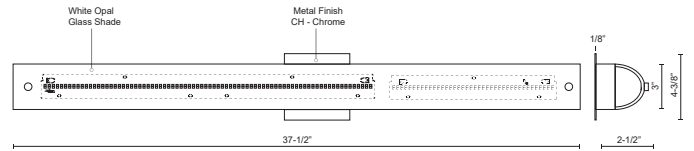

PEGGY
601004-LED
VANITY

PROJECT

DESCRIPTION

Single lamp vanity with white opal glass half cylinder and frosted side covers, metal details available in chrome finish. Equipped with our powerful 120V AC LED technology

SPECIFICATION DETAILS

Fixture Dimensions	W37-1/2" x H3" x E2-1/2"
Light Source	AC LED Module
Wattage	46W
Total Lumens	3600lm
Delivered Lumens	CH-2459lm
Voltage	120V
Color Temperature	3000K
CRI (Ra)	90CRI
Optional Color Temps	2700K - 5000K Available, Minimum Order Quantities Apply
LED Rated Life	50,000 hours
Dimming	100% - 10%, ELV Dimmer (Not Included)
Glass Details	Opal Glass
ADA Compliant	Yes
Location	Damp
Mounting Style	All Orientation; Wall;
CEC Title 24 JA8	Yes, JA8-2022
Canopy Dimensions	W4-3/8" x H4-3/8" x E1/8"
Paint Finish	CH01
Finish Option(s)	Chrome

* For custom options, consult factory for details.

* For warranty information, please visit www.kuzcolighting.com/warranty

KUZCO

CANADA: 19054 28TH AVENUE - SURREY, BC V3Z 6M3
USA: 3035 E. LONE MOUNTAIN ROAD - LAS VEGAS, NV 89081

WWW.KUZCOLIGHTING.COM

© 2010 KUZCO LIGHTING. ALL RIGHTS RESERVED.

COMMENT